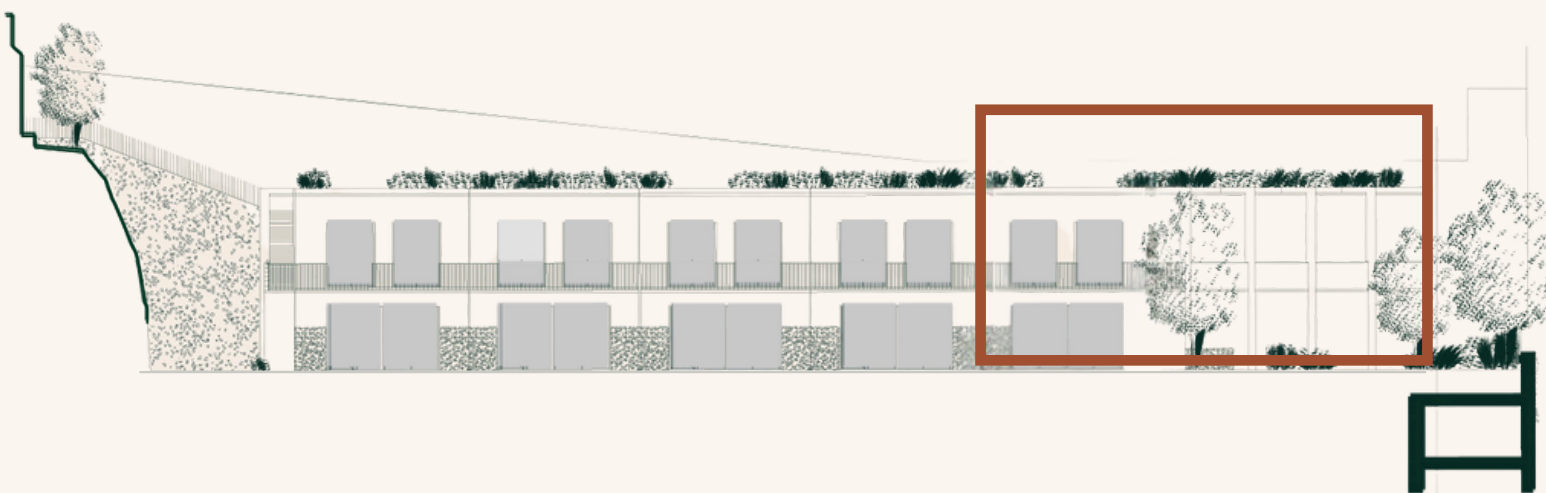

VILA TIJOLO

LISBOA 1893

C1 TOWNHOUSES

V4 TOTAL AREA 545 sqm

GCA	257 sqm
GARDENS	130 sqm
BALCONY	32 sqm
ROOFTOP	126 sqm

A - BOX AREA 40.6 sqm

VILA TIJOLO

LISBOA 1893

CT TOWN HOUSES

Image simulated for illustrative purposes and may be subject to change.
The plans and respective dimensions may vary due to technical, structural requirements and/or at the request of the competent authorities.