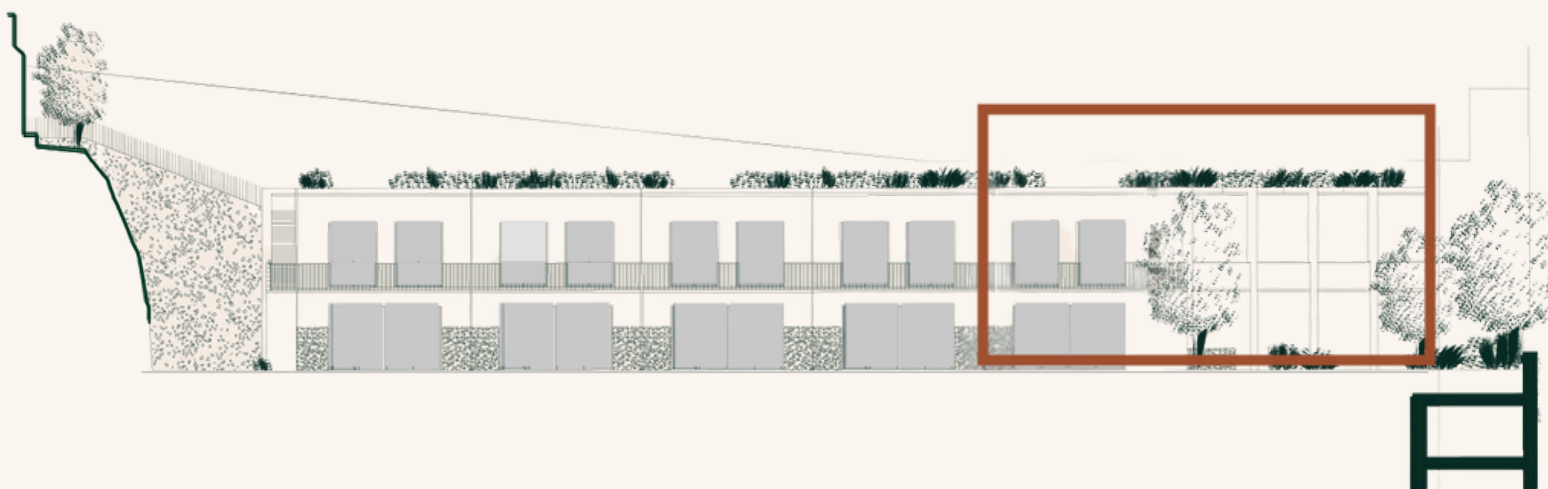

VILA TIJOLO

LISBOA 1893

C1 TOWNHOUSES

V4 TOTAL AREA 545 sqm

GCA	257 sqm
GARDENS	130 sqm
BALCONY	32 sqm
ROOFTOP	126 sqm

A - BOX AREA 40.6 sqm

VILA TIJOLO

LISBOA 1893

CT TOWN HOUSES

Image simulated for illustrative purposes and may be subject to change.
The plans and respective dimensions may vary due to technical, structural requirements and/or at the request of the competent authorities.