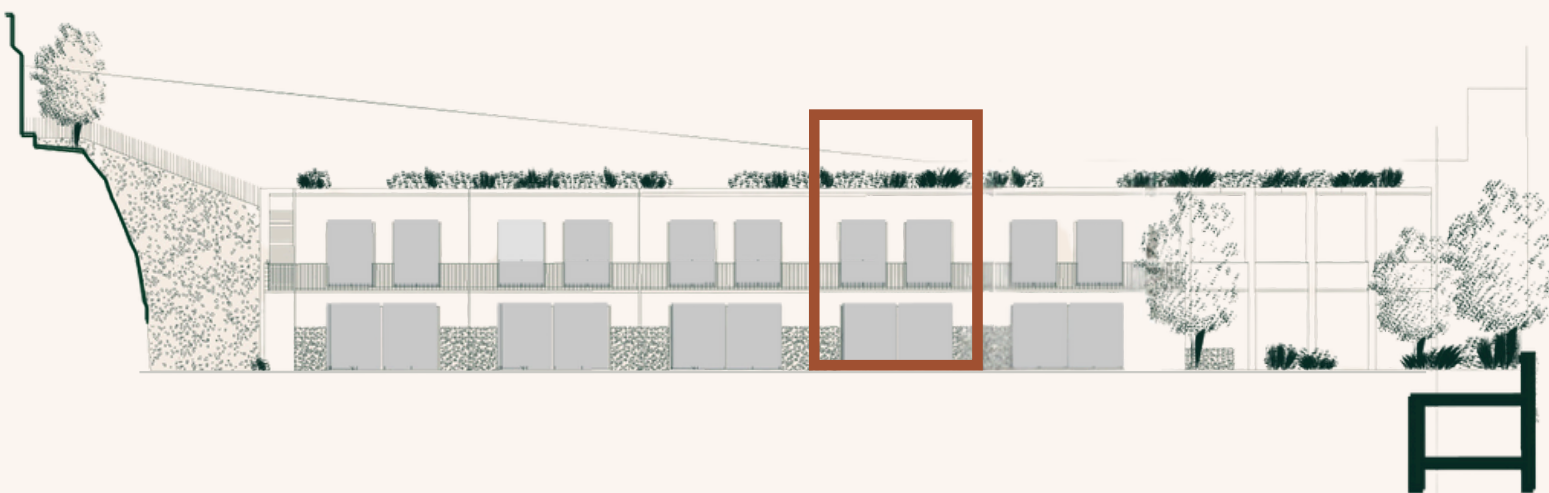

VILA TIJOLO

LISBOA 1893

C2 TOWNHOUSES

V3 TOTAL AREA 412 sqm

GCA	215 sqm
GARDENS	81 sqm
BALCONY	13 sqm
ROOFTOP	103 sqm

A - BOX AREA 40.6 sqm

Image simulated for illustrative purposes and may be subject to change.
The plans and respective dimensions may vary due to technical, structural requirements and/or at the request of the competent authorities.

VILA TIJOLO

LISBOA 1893

C2 TOWNHOUSES

Image simulated for illustrative purposes and may be subject to change.
The plans and respective dimensions may vary due to technical, structural requirements and/or at the request of the competent authorities.