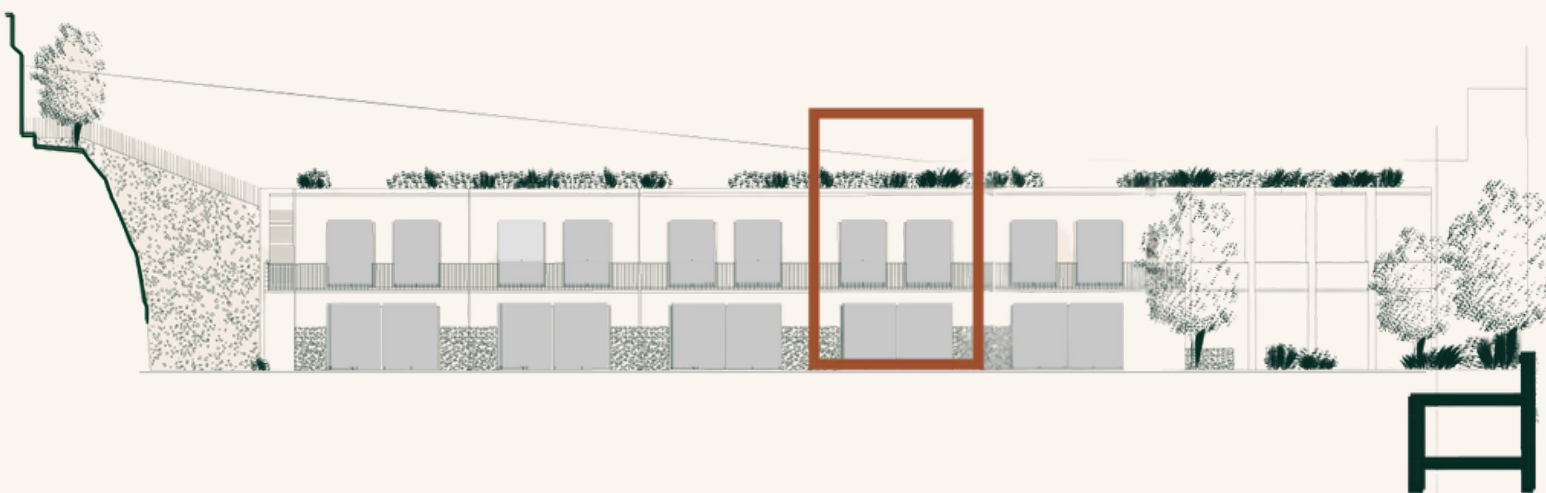

VILA TIJOLO

LISBOA 1893

C2 TOWNHOUSES

V3 TOTAL AREA 412 sqm

GCA	215 sqm
GARDENS	81 sqm
BALCONY	13 sqm
ROOFTOP	103 sqm

A - BOX AREA 40.6 sqm

Image simulated for illustrative purposes and may be subject to change.
The plans and respective dimensions may vary due to technical, structural requirements and/or at the request of the competent authorities.

VILA TIJOLO

LISBOA 1893

C2 TOWNHOUSES

Image simulated for illustrative purposes and may be subject to change.
The plans and respective dimensions may vary due to technical, structural requirements and/or at the request of the competent authorities.