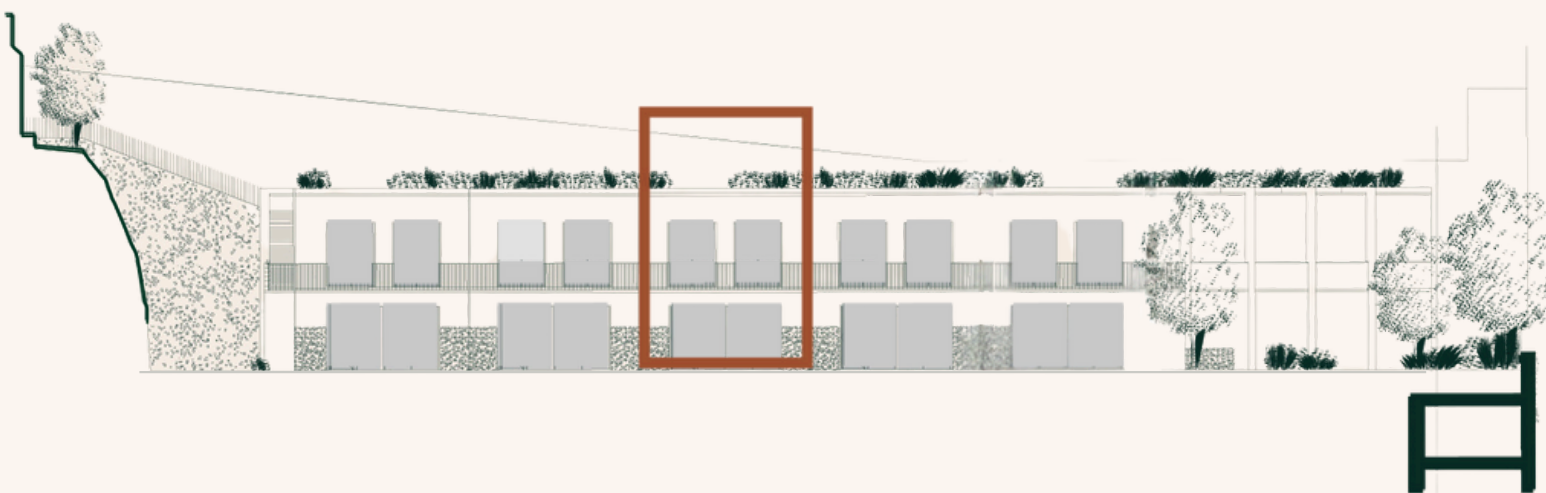

# VILA TIJOLO

LISBOA 1893

## C3 TOWNHOUSES

V3 TOTAL AREA 409 sqm

GCA 215 sqm  
GARDENS 78 sqm  
BALCONY 13 sqm  
ROOFTOP 103 sqm

A - BOX AREA 40.6 sqm

## C3 TOWNHOUSES

Image simulated for illustrative purposes and may be subject to change.  
The plans and respective dimensions may vary due to technical, structural requirements and/or at the request of the competent authorities.