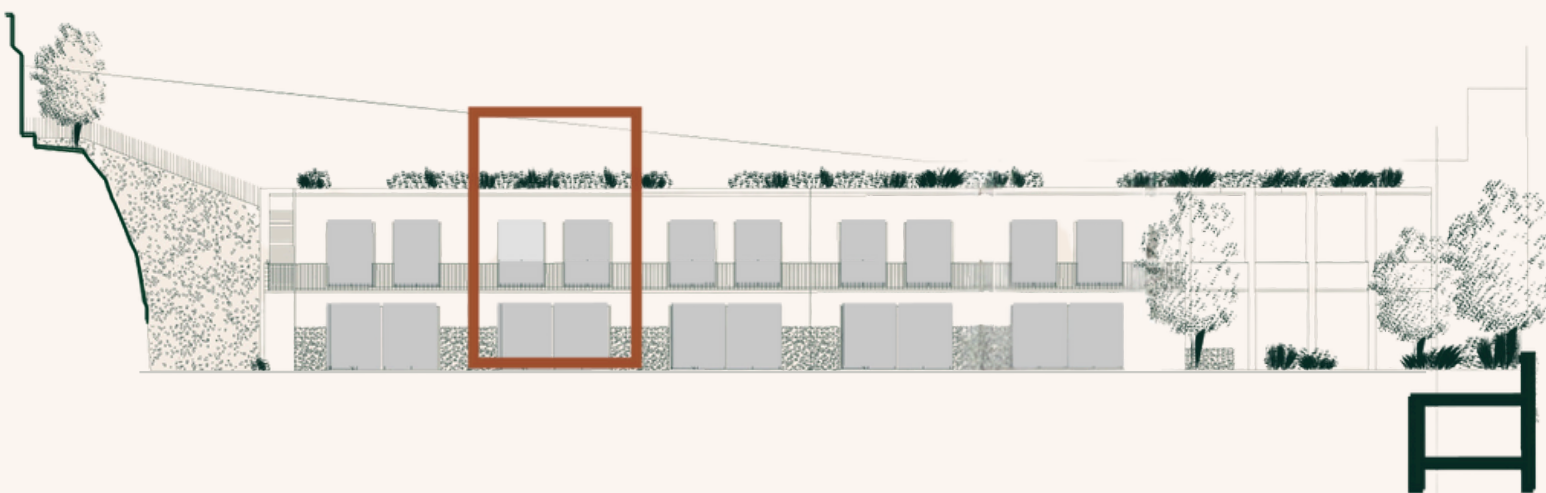

# VILA TIJOLO

LISBOA 1893

## C4 TOWNHOUSES

V3 TOTAL AREA 399 sqm

GCA	215 sqm
GARDENS	68 sqm
BALCONY	13 sqm
ROOFTOP	103 sqm

A - BOX AREA 40.6 sqm

## C4 TOWNHOUSES

Image simulated for illustrative purposes and may be subject to change.  
The plans and respective dimensions may vary due to technical, structural requirements and/or at the request of the competent authorities.