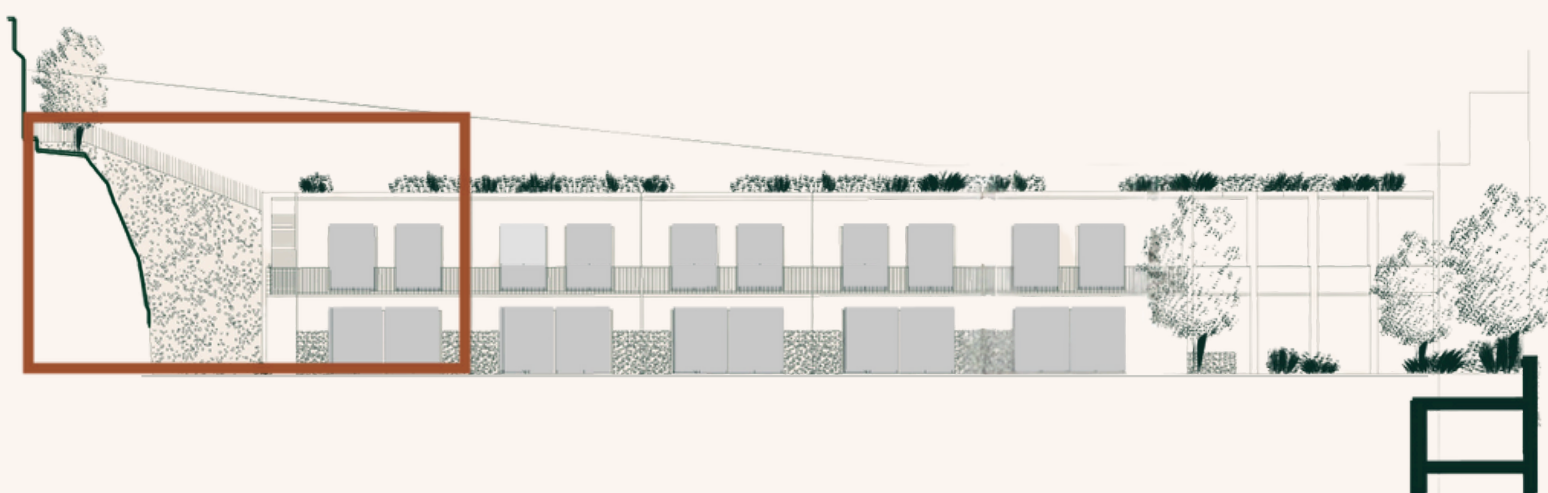

VILA TIJOLO

LISBOA 1893

C5 TOWNHOUSES

V3 TOTAL AREA 529 sqm

GCA 224 sqm
GARDENS 159 sqm
BALCONY 36 sqm
ROOFTOP 110 sqm

A - BOX AREA 40 sqm

VILA TIJOLO

LISBOA 1893

C5

Image simulated for illustrative purposes and may be subject to change.
The plans and respective dimensions may vary due to technical, structural requirements and/or at the request of the competent authorities.